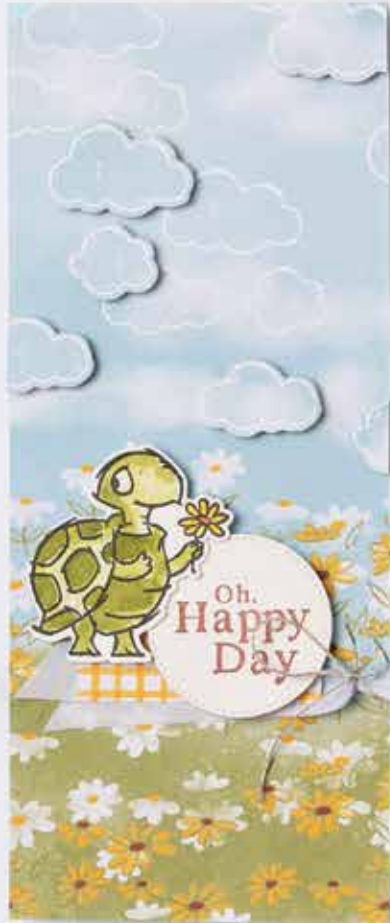

SUITE

RAIN

OR SHINE

SUITE COLLECTION • 160556 | $118.00

Cling • **EN** **FR**

Suite collection includes one of each item listed on the next page.