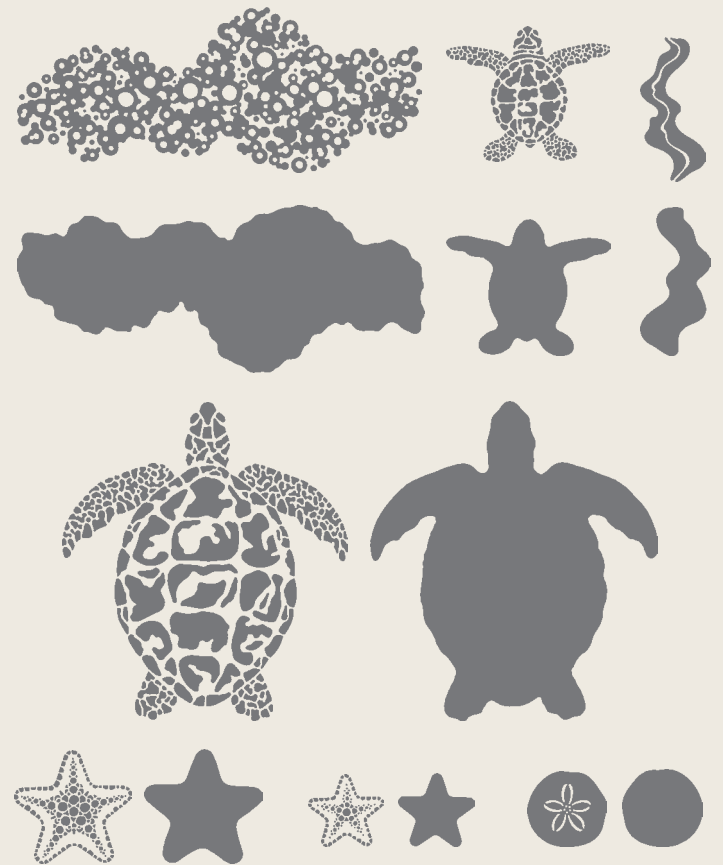

ARTWORK SHOWN AT 50%*

SEA TURTLE • 160500 | $29.00
8 photopolymer stamps
(suggested clear blocks: b, d, e, i)

REVERSIBLES™