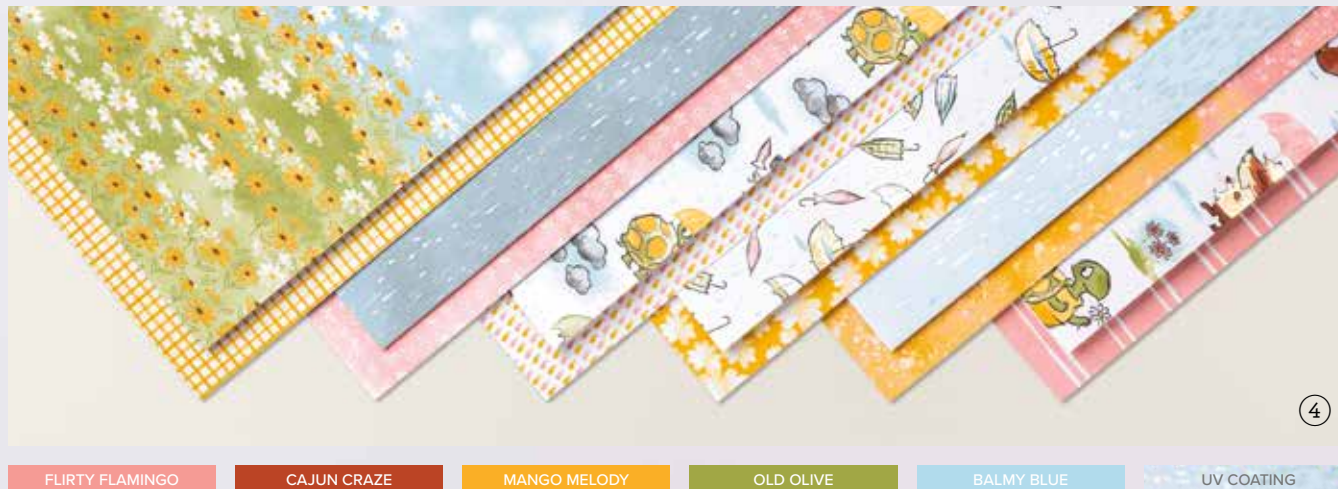

FLIRTY FLAMINGO CAJUN CRAZE MANGO MELODY OLD OLIVE BALMY BLUE UV COATING