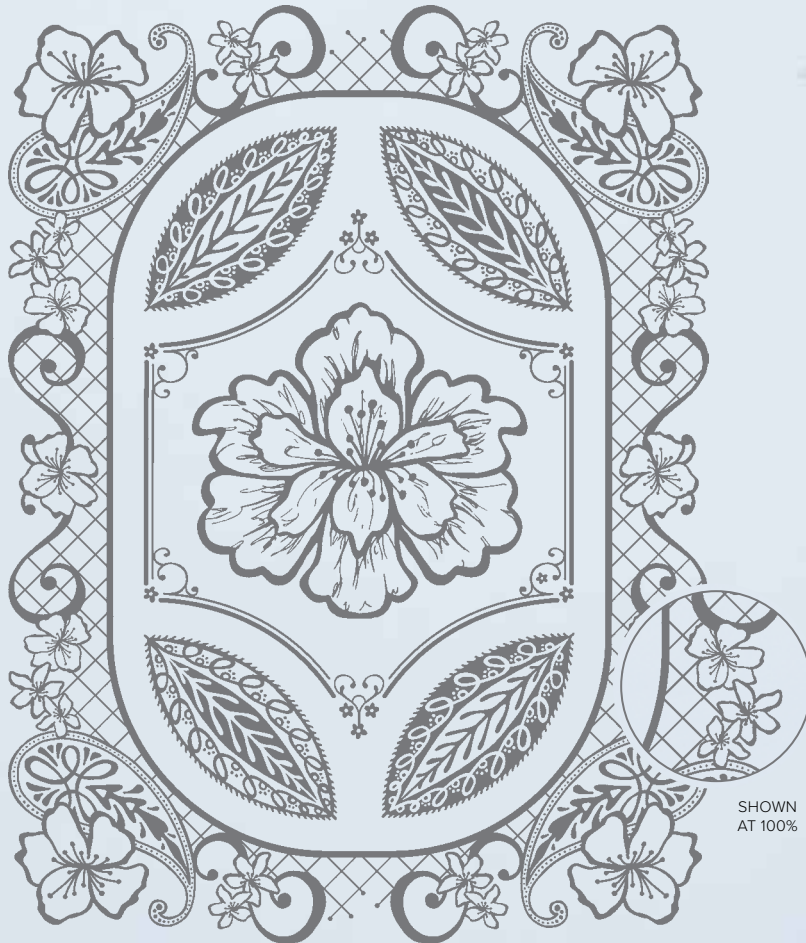

TOOLING AROUND

Our large selection of crafting tools is designed to make your creative time easier and more fun. When you need to cut, trim, pierce, score, fold, or embellish, we have a tool for that! View the full selection at stampinup.ca or see AC p. 155.

ARTWORK SHOWN AT 85%*

SHOWN
AT 100%

PERFECTLY DETAILED • 160748 | $34.00
1 cling stamp (suggested clear block: f)