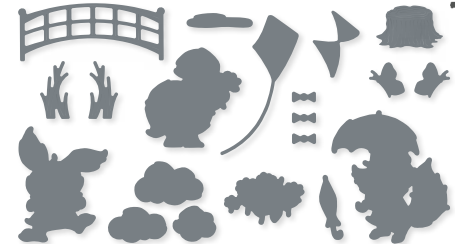

PLAYING IN THE RAIN DIES • 160550 | $48.00
15 dies. Largest die: 2-11/16" x 2-13/16"
(6.8 x 7.1 cm).

10%
BUNDLED SAVINGS

PLAYING IN THE RAIN BUNDLE
160551 | ~~$84.00~~ $75.50
Cling • **EN** **FR**
Playing in the Rain Stamp Set (p. 51) + Playing in the Rain Dies