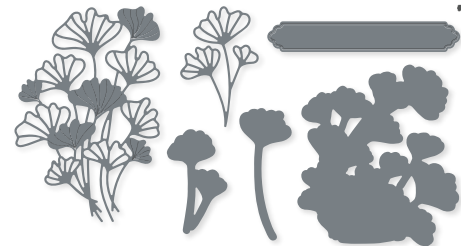

GINKGO BRANCH DIES • 160468 | $49.00
6 dies. Largest die: 3-9/16" x 3-3/16" (9 x 8 cm).

10%
BUNDLED SAVINGS

GINKGO BRANCH BUNDLE
160469 | ~~$81.00~~ $72.75
Cling
Ginkgo Branch Stamp Set (p. 57) + Ginkgo Branch Dies