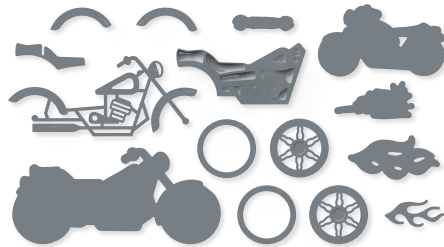

LEGENDARY RIDE DIES • 160762 | $44.00
15 dies. Largest die: 3-7/8" x 1-7/8"
(9.8 x 4.8 cm).

10%
BUNDLED SAVINGS

LEGENDARY RIDE BUNDLE
160763 | ~~$77.00~~ $69.25
Cling • **EN** **FR**
Legendary Ride Stamp Set (p. 69) + Legendary Ride Dies