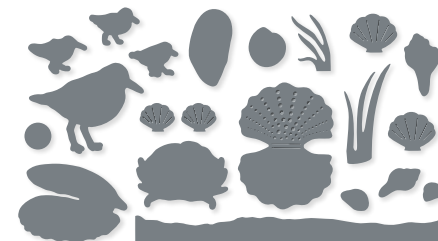

SEASIDE BAY DIES • 160444 | $47.00
16 dies. Largest die: 6" x 7/16" (15.2 x 1.1 cm).

10%
BUNDLED SAVINGS

SEASIDE BAY BUNDLE
160445 | ~~$83.00~~ $74.50
Cling • **EN** **FR**
Seaside Bay Stamp Set (p. 23) + Seaside Bay Dies