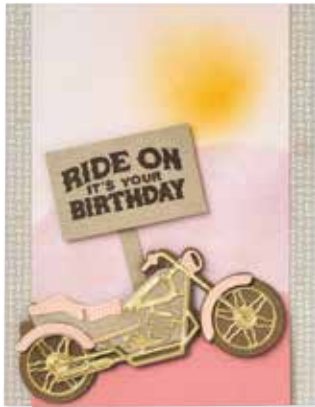

10%
 BUNDLED SAVINGS

GREATEST JOURNEY BUNDLE
 160594 | ~~\$80.00~~ \$72.00
 Photopolymer • **EN** **FR**
 Greatest Journey Stamp Set (p. 59) + Greatest Journey Dies

HAPPY LABELS PICK A PUNCH
 160693 | \$33.00
 Punch 1/2", 3/4", 1"
 (1.3 cm, 1.9 cm, 2.5 cm) widths.

10%
 BUNDLED SAVINGS

HAPPY LABELS BUNDLE
C 160694 **P** 162384 | ~~\$66.00~~ \$59.25
 Cling or photopolymer • **EN** **FR**
 Happy Labels Stamp Set (p. 53) + Happy Labels Pick a Punch

LEGENDARY RIDE DIES • 160762 | \$44.00
 15 dies. Largest die: 3-7/8" x 1-7/8"
 (9.8 x 4.8 cm).