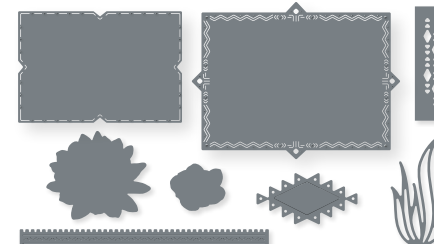

DESERT DETAILS DIES • 160531 | $47.00
8 dies. Largest die: 3-3/4" x 5" (9.5 x 12.7 cm).

10%
BUNDLED SAVINGS

DESERT DETAILS BUNDLE
160532 | ~~$80.00~~ $72.00
Cling • **EN** **FR**
Desert Details Stamp Set (p. 44) + Desert Details Dies