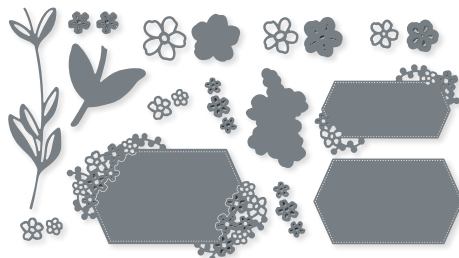

SENTIMENTAL PARK DIES • 160566 | $47.00
18 dies. Largest die: 4-1/16" x 2-5/8"
(10.3 x 6.7 cm).

10%
BUNDLED SAVINGS

SENTIMENTAL PARK BUNDLE
160567 | ~~$80.00~~ $72.00
Photopolymer • **EN** **FR**
Sentimental Park Stamp Set (p. 33) + Sentimental Park Dies