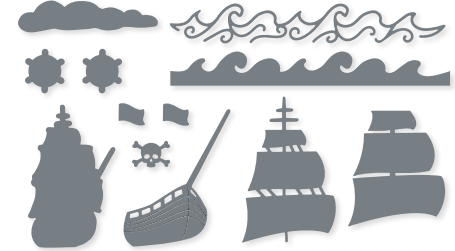

ON THE OCEAN DIES • 160774 | $49.00
12 dies. Largest die: 3-1/8" x 2" (7.9 x 5.1 cm).

10%
BUNDLED SAVINGS

ON THE OCEAN BUNDLE
160775 | ~~$81.00~~ $72.75
Cling
On the Ocean Stamp Set (p. 70) + On the Ocean Dies