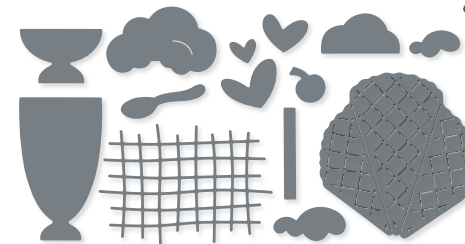

SHARE A MILKSHAKE DIES • 160395 | $41.00
12 dies. Largest die: 2-5/8" x 2-7/16"
(6.7 x 6.2 cm).

10%
BUNDLED SAVINGS

SHARE A MILKSHAKE BUNDLE
160396 | ~~$67.00~~ $60.25
Photopolymer
Share a Milkshake Stamp Set (p. 12) + Share a Milkshake Dies