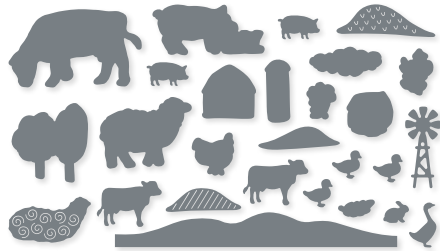

ON THE FARM DIES • 160660 | $44.00
27 dies. Largest die: 2-7/16" x 1-1/2"
(6.2 x 3.8 cm).

10%
BUNDLED SAVINGS

ON THE FARM BUNDLE
160661 | ~~$78.00~~ $70.00
Cling • **EN** **FR**
On the Farm Stamp Set (p. 34) + On the Farm Dies